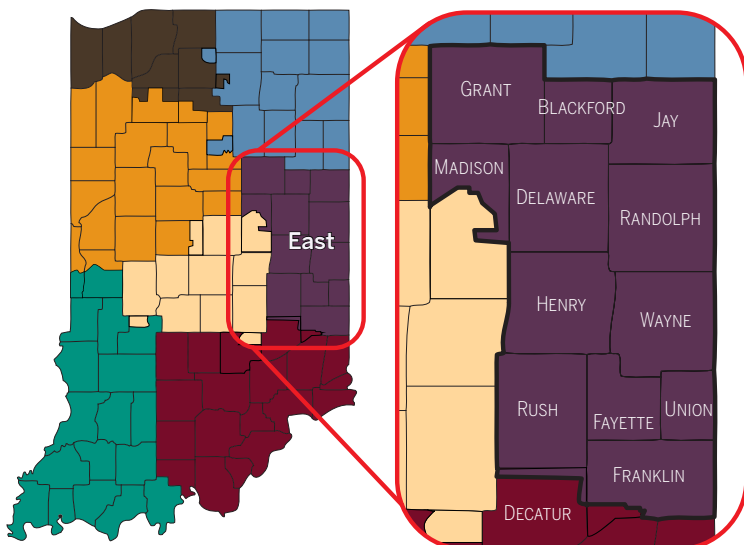

Local
Community
Cadres

HANDS in Autism® Interdisciplinary Training & Resource Center

WHEN:

October 4, 2019
9:00am – 4:00pm

WHERE:

Innovation Connector

1208 W. White River Blvd.
Muncie, IN 47303

RSVP:

Space is limited.
Registration is free.

tinyurl.com/EastLCC2019

includes counties:

◆ Blackford	◆ Grant	◆ Randolph
◆ Delaware	◆ Henry	◆ Rush
◆ Fayette	◆ Jay	◆ Union
◆ Franklin	◆ Madison	◆ Wayne